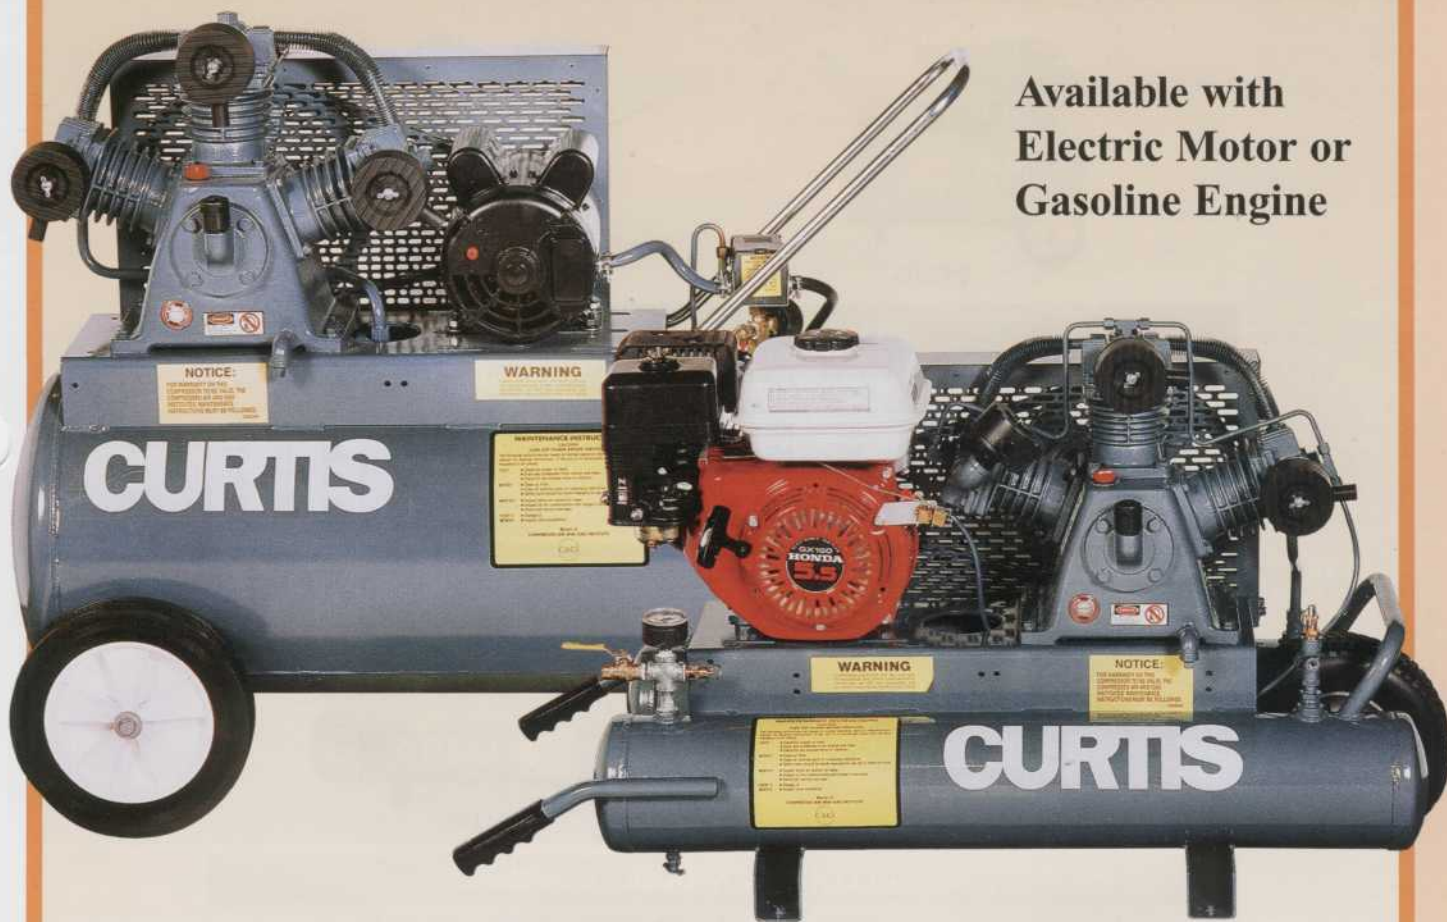

CURTIS

PORTABLE AIR COMPRESSORS

The Symbol of Quality and Excellence Since 1854

Long-Life, Low Maintenance

Available with
Electric Motor or
Gasoline Engine

Product Features

- ◆ Heavy Cast Iron Construction
- ◆ OSHA Approved Beltguard
- ◆ Oil Level Sightglass
- ◆ ASME Safety Release Valve
- ◆ Dial Read-out PSI Gauge
- ◆ Slow Speed V-Belt Drive
- ◆ Large Intake Filter Silencers
- ◆ Discharge Line Check Valve
- ◆ Heavy Duty Tires
- ◆ Manual Tank Drain Valve

With A Lot of Performance

Quality and Industrial Durability Are Designed and Built into Each Cast Iron Compressor

- ◆ Cast iron construction
- ◆ High tensile strength connecting rods
- ◆ Oversize main roller bearings
- ◆ Linear finned heads
- ◆ Loadless starting

- ◆ Ductile iron crankshaft
- ◆ Large steel spring and disc valve assemblies
- ◆ Long radial finned intercoolers
- ◆ Radial finned cylinders
- ◆ Balanced flywheel

23 GALLON TANK DESIGN											
MODEL	HP	POWER	TANK GALS	PUMP	CYL	ACFM 40 PSI	ACFM 90 PSI	APPROX WEIGHT	L"	W"	H"
P223E	2	1/60/115	23	ES-10	2	7.7	7.0	151	40	19	31
P323E	3	1/60/230	23	ES-20	3	11.6	10.4	160	40	19	33
P523E	5	1/60/230	23	ES-20	3	13.5	12.3	167	40	19	33
PB23G	5	BRIGGS GAS	23	ES-20	3	13.5	12.3	171	40	19	33
PH23G	5 1/2	HONDA GAS	23	ES-20	3	13.5	12.3	171	40	19	33